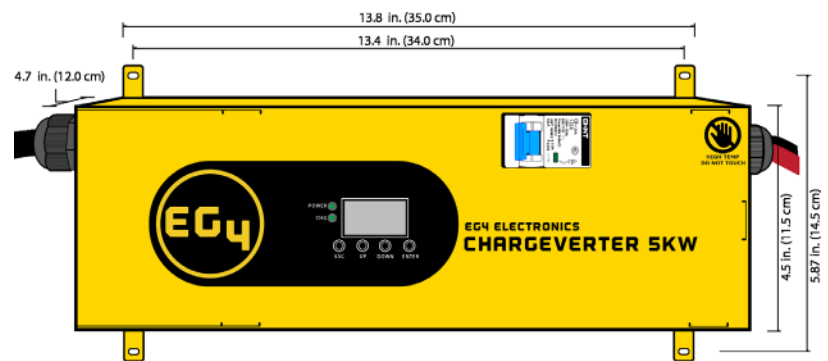

EG4 CHARGEVERTER

5KW AC CHARGER

The EG4 Chargeverter is a powerful 48V battery charger capable of rapidly charging at 100 amps, or more than 5000 watts, significantly faster than traditional chargers.

48V Nominal Battery Voltage

3 Year Warranty*

100A Max Charging Current

120Vac or 240Vac Input Capability

Optimized for 240Vac power supplies for maximum output. 120Vac needs an adapter cable, not included. (For 120Vac plug pinout, see our user manual.)

Built-In Breaker

This unit has a built-in breaker to quickly shut off the charger output for added safety and protection.

Optimal For Use with a Generator

Plug your Chargeverter directly into a generator to charge batteries without concern for generator power quality issues, commonly referred to as dirty power.”

*Only when used indoors

Charger Output Specifications	
Battery Voltage	48Vdc nominal
Charge Current (adjustable)	0-100A (0-50A at 120V)
Charge Voltage (adjustable)	43-57dc (default 54Vdc)
Max Output Watts	5120W at 240Vac, 3050W at 120Vac
Max Efficiency	94% at 240Vac, 92% at 120Vac
AC Input Specifications	
AC Input Voltage Range	90-264Vac
AC Frequency	50-60Hz
Maximum Input Amps	26A at 240Vac, 28A at 120Vac
Environmental Specifications	
Operating Temperature Range	14°F to 131°F (-10°C to 55°C)
Humidity	5% to 95% relative humidity (non-condensing)
Rating	IP21
Operating Altitude	0~1500 m (0~4921 ft.)
General Specifications	
Dimensions H×W×D	4.5×13.8×4.7 in. (11.5×35.0×12.0 cm)
Net Weight	16.4 lbs. (7.4 kg)
Warranty	3 years