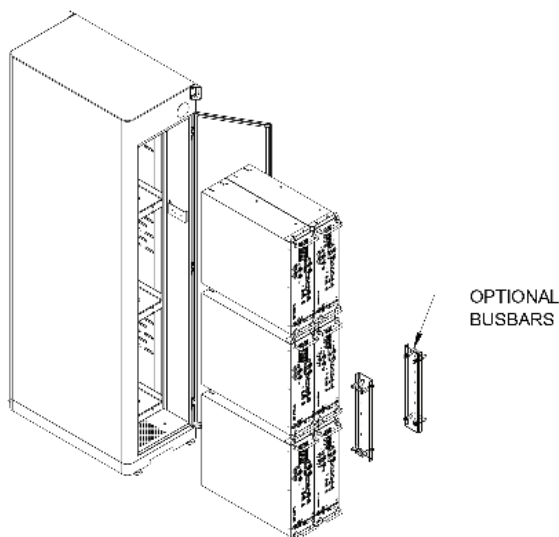

Configurations (ESP-5K HL)

Battery Packs In Series	1	2	3	4	5	6
Storage Capacity	97.656 Ah	97.656 Ah	97.656 Ah	97.656 Ah	97.656 Ah	97.656 Ah
Nominal Voltage	51.2V	102.4V	153.6V	205.6V	256.8V	308V
Working Voltage	48V - 56V	96V - 112V	144V - 168V	192V - 224V	240V - 280V	288V - 336V
Nominal Energy	5 kWh	10 kWh	15 kWh	20 kWh	25 kWh	30 kWh
Weight	277.8 lb (126 kg)	379.2 lb (172 kg)	480.6 lb (218 kg)	582 lb (264 kg)	683.4 lb (310kg)	784.8 lb (356 kg)

Configurations (ESP-5K HL)

Battery Packs In Parallel	1	2	3	4	5	6
Storage Capacity	97.656 Ah	195.312 Ah	292.968 Ah	390.624 Ah	488.28 Ah	585.936 Ah
Nominal Voltage	51.2V	51.2V	51.2V	51.2V	51.2V	51.2V
Working Voltage	48V - 56V	48V - 56V	48V - 56V	48V - 56V	48V - 56V	48V - 56V
Nominal Energy	5 kWh	10 kWh	15 kWh	20 kWh	25 kWh	30 kWh
Weight	277.8 lb (126 kg)	379.2 lb (172 kg)	480.6 lb (218 kg)	582 lb (264 kg)	683.4 lb (310kg)	784.8 lb (356 kg)

Mechanical Drawings

Exploded View